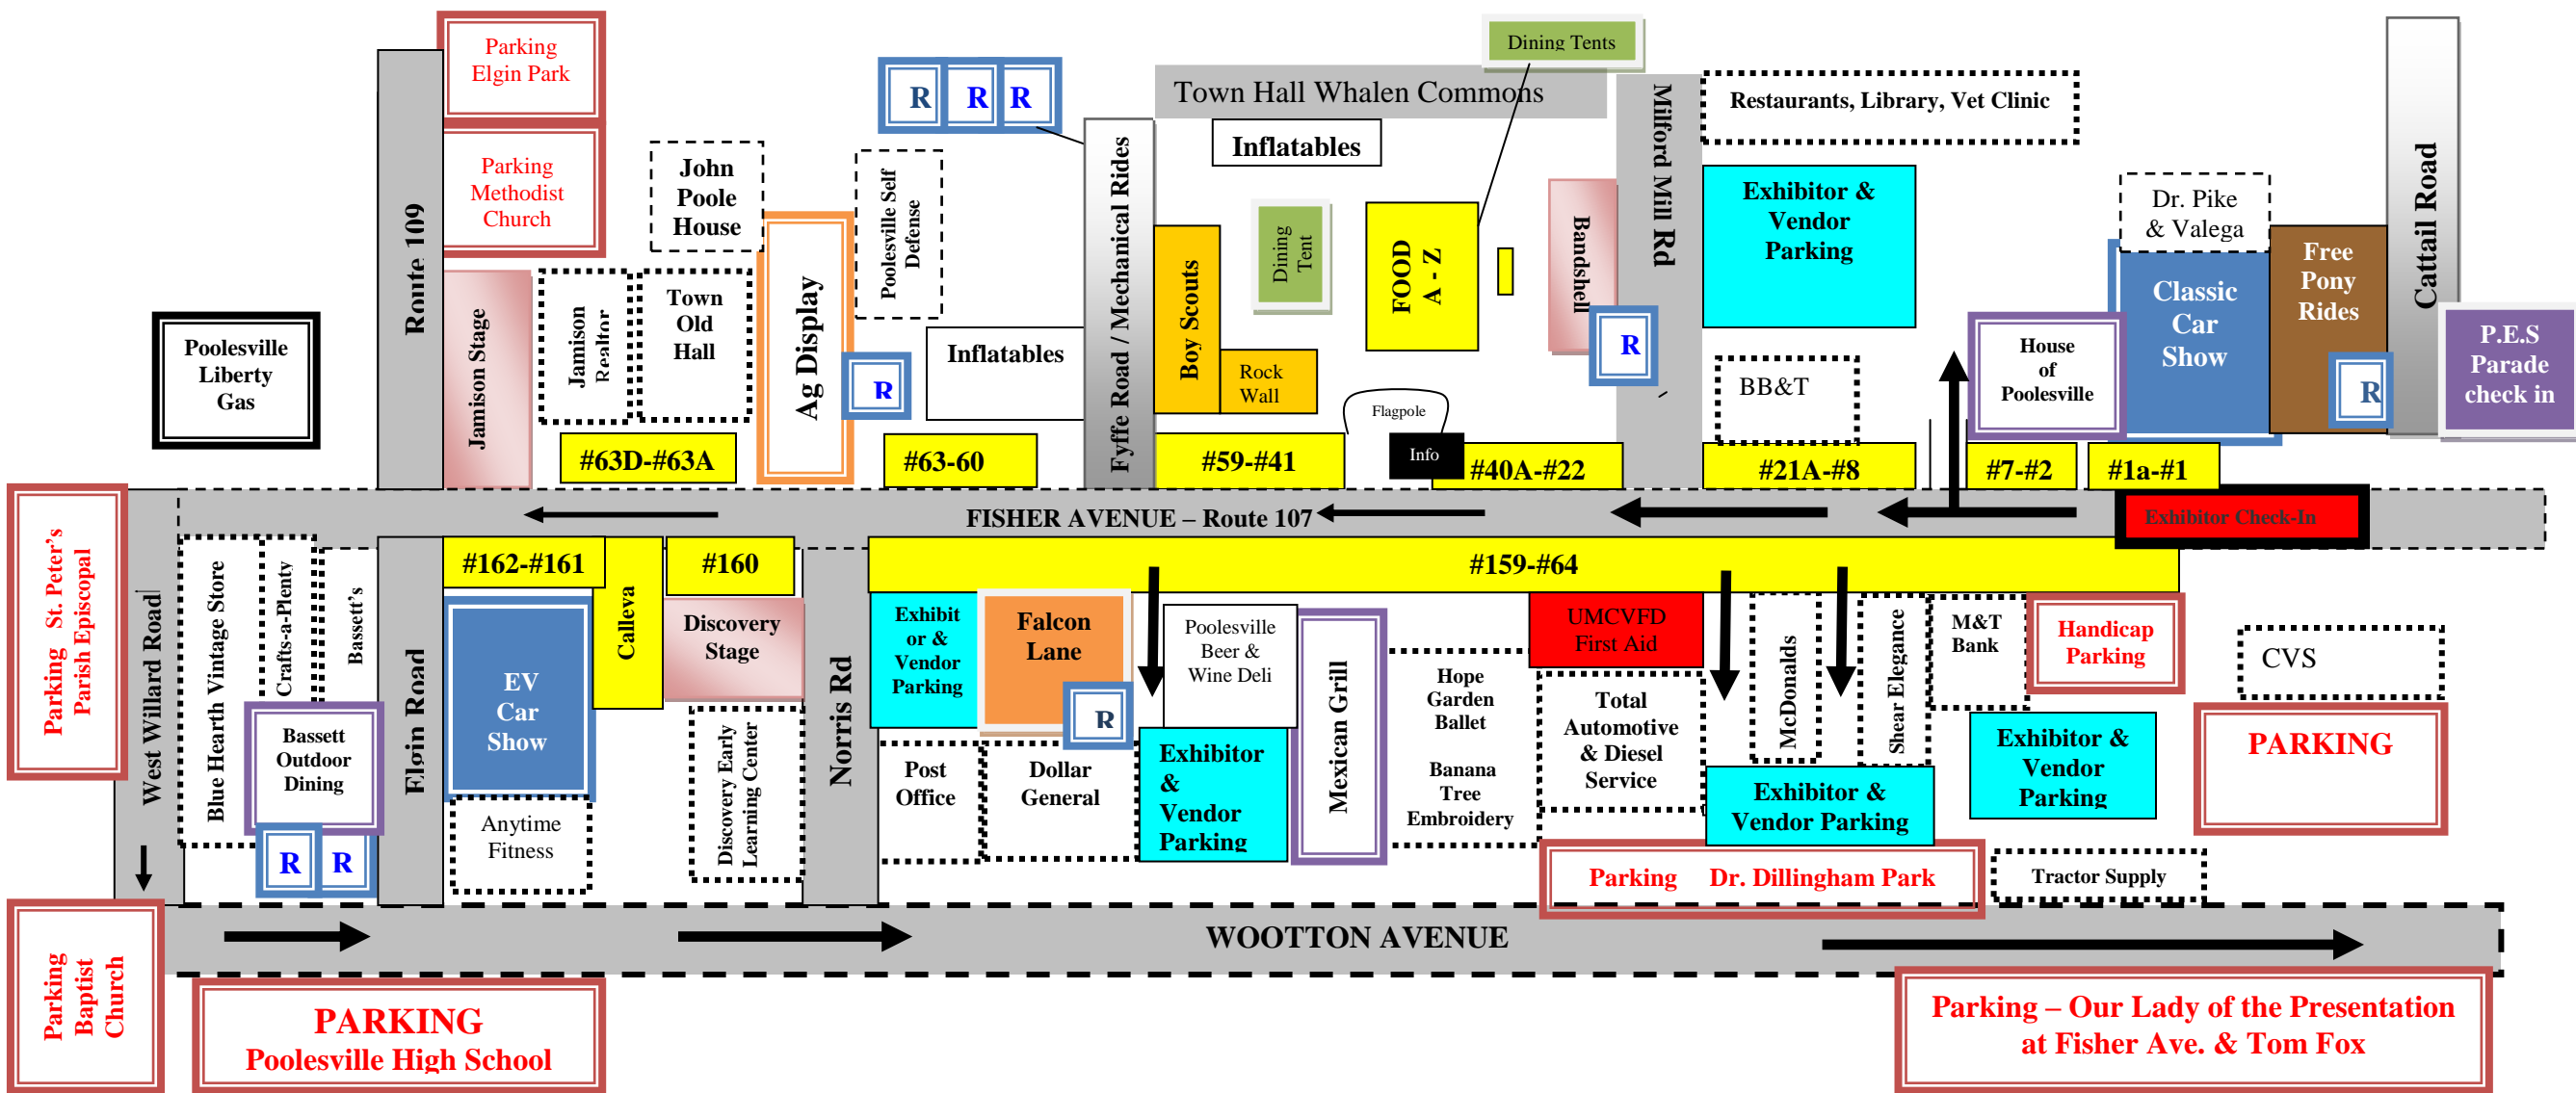

27th ANNUAL POOLESVILLE DAY CELEBRATION – SATURDAY, SEPTEMBER 21, 2019
EXHIBITOR LOCATIONS, STAGING AREAS FOR SPECIAL EVENTS, ENTERTAINMENT, CAR SHOWS, PARKING
(Map NOT to scale)

EXHIBITOR/VENDOR CHECK-IN: Entrance of House of Poolesville Restaurant / Dr. Pike & Valega parking lot
Poolesville Day Information Booth: Located in front of the monument circle at Whalen Commons

R Restrooms: Fyffe Road, Band Shell, Bassett's Parking Lot ← ← ← One way driving for load-in/load-out & exhibitor parking